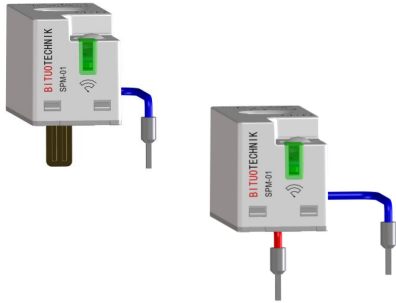

## SPM-01 Miniature Energy Meters

SPM-01 smart power monitor is an add-on device to circuit breakers for electrical measurement. It can monitor key electrical figures accurately. Its users will receive at least the following benefits

- Measuring of Voltage, Current, Power, Power Factor, Energy
- High-precision of energy measurement within tolerance 1%
- Larger inner hole diameter supporting 16 mm<sup>2</sup> cable
- No space required at Din-rail during product installation

### Technical data

Plug-into terminal

Flexible-around cable

#### Complementary

Wireless communication type	Zigbee   Wifi	Zigbee   Wifi
Inner hole diameter	9.8 mm	9.8 mm
Mounting type	Plug-into terminal	Flexible around cable
Size (Length x Width x Height)	46.8 mm x 17.6 mm x 21.3mm	46.8 mm x 17.6 mm x 21.3mm
Electromagnetic compatibility	Immunity: IEC/EN 61000-6-1 Emission: IEC/EN 61000-6-3	Immunity: IEC/EN 61000-6-1 Emission: IEC/EN 61000-6-3